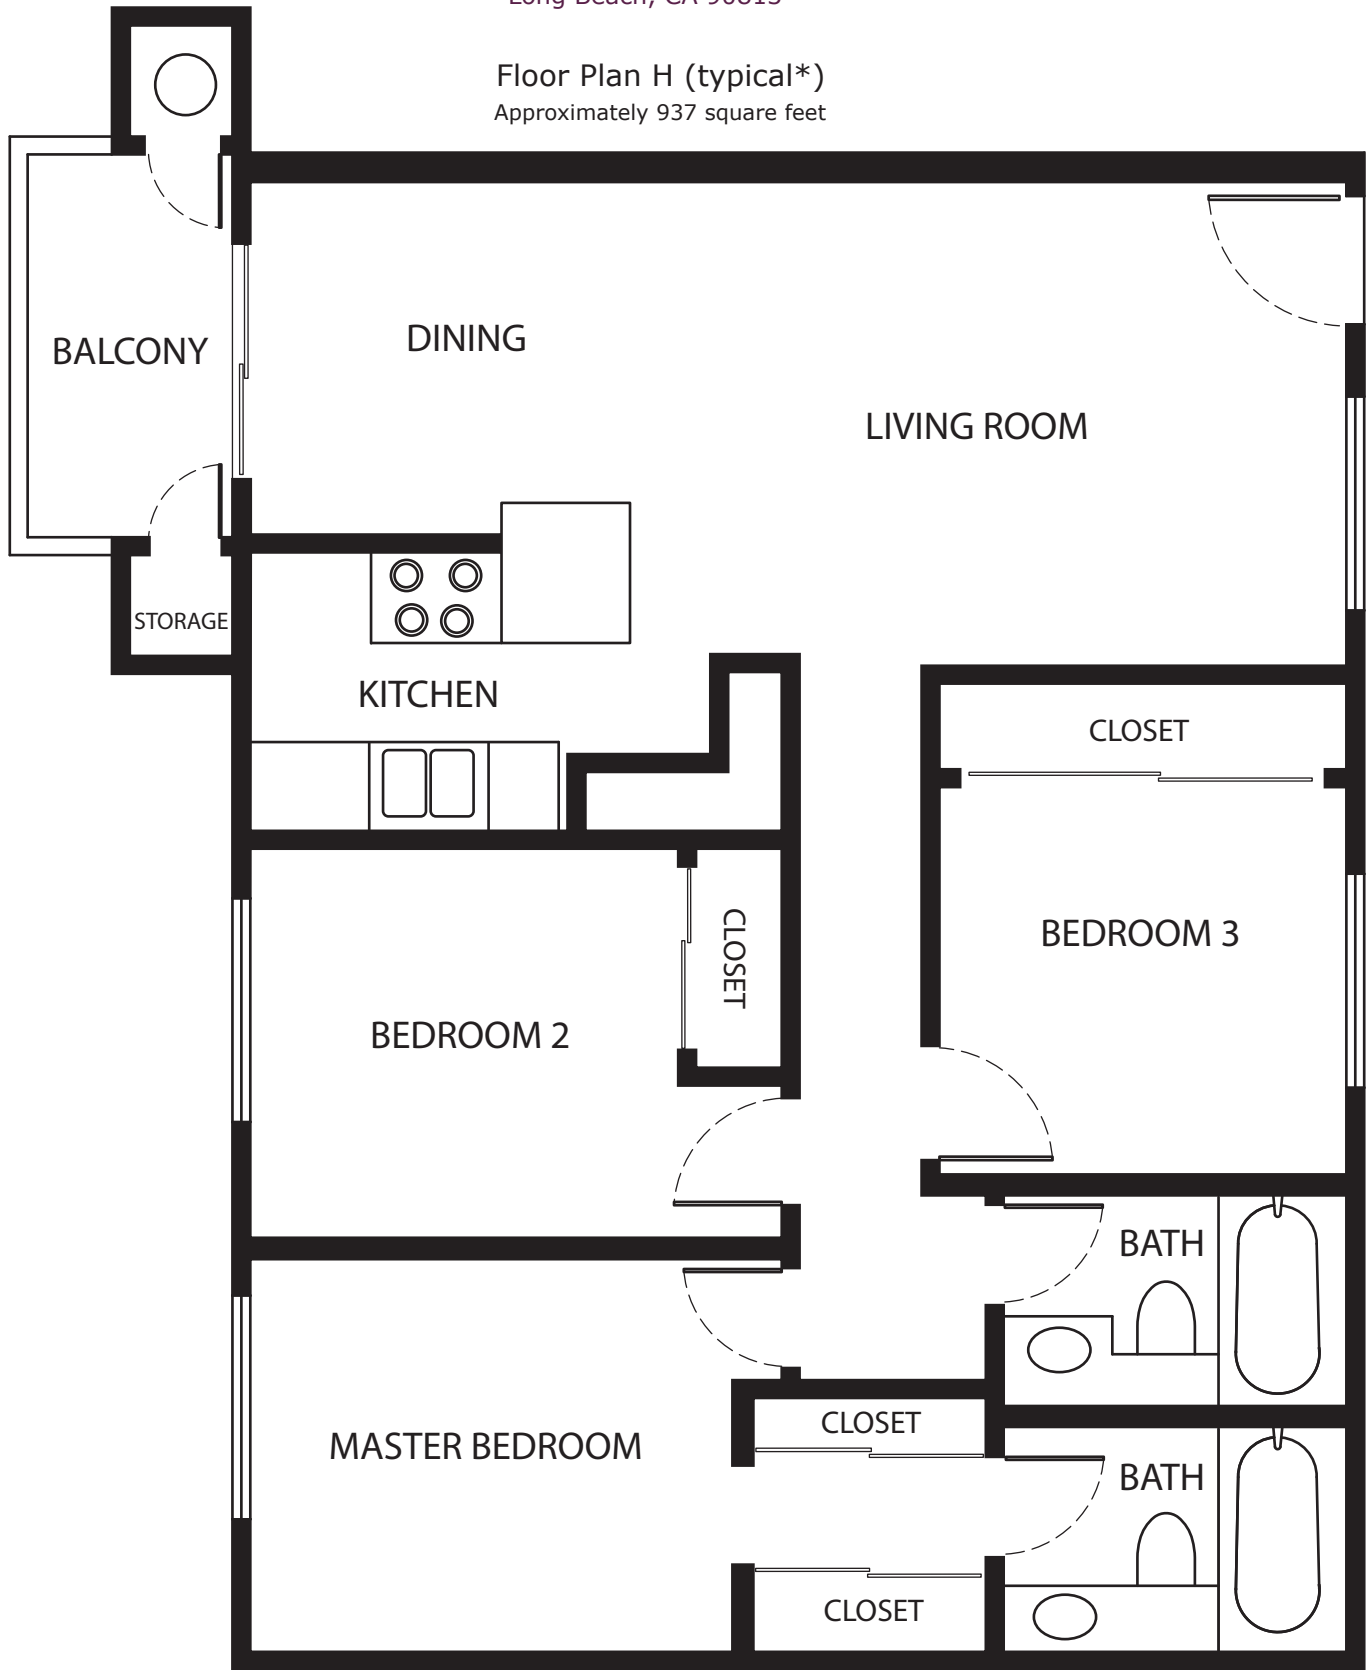

# Villa Rose

758 Rose Avenue  
Long Beach, CA 90813

## Floor Plan H (typical\*)

Approximately 937 square feet

\*Typical floor plan. Features, specifications, details subject to change without notice, and may vary by unit location. Square footages are approximate.