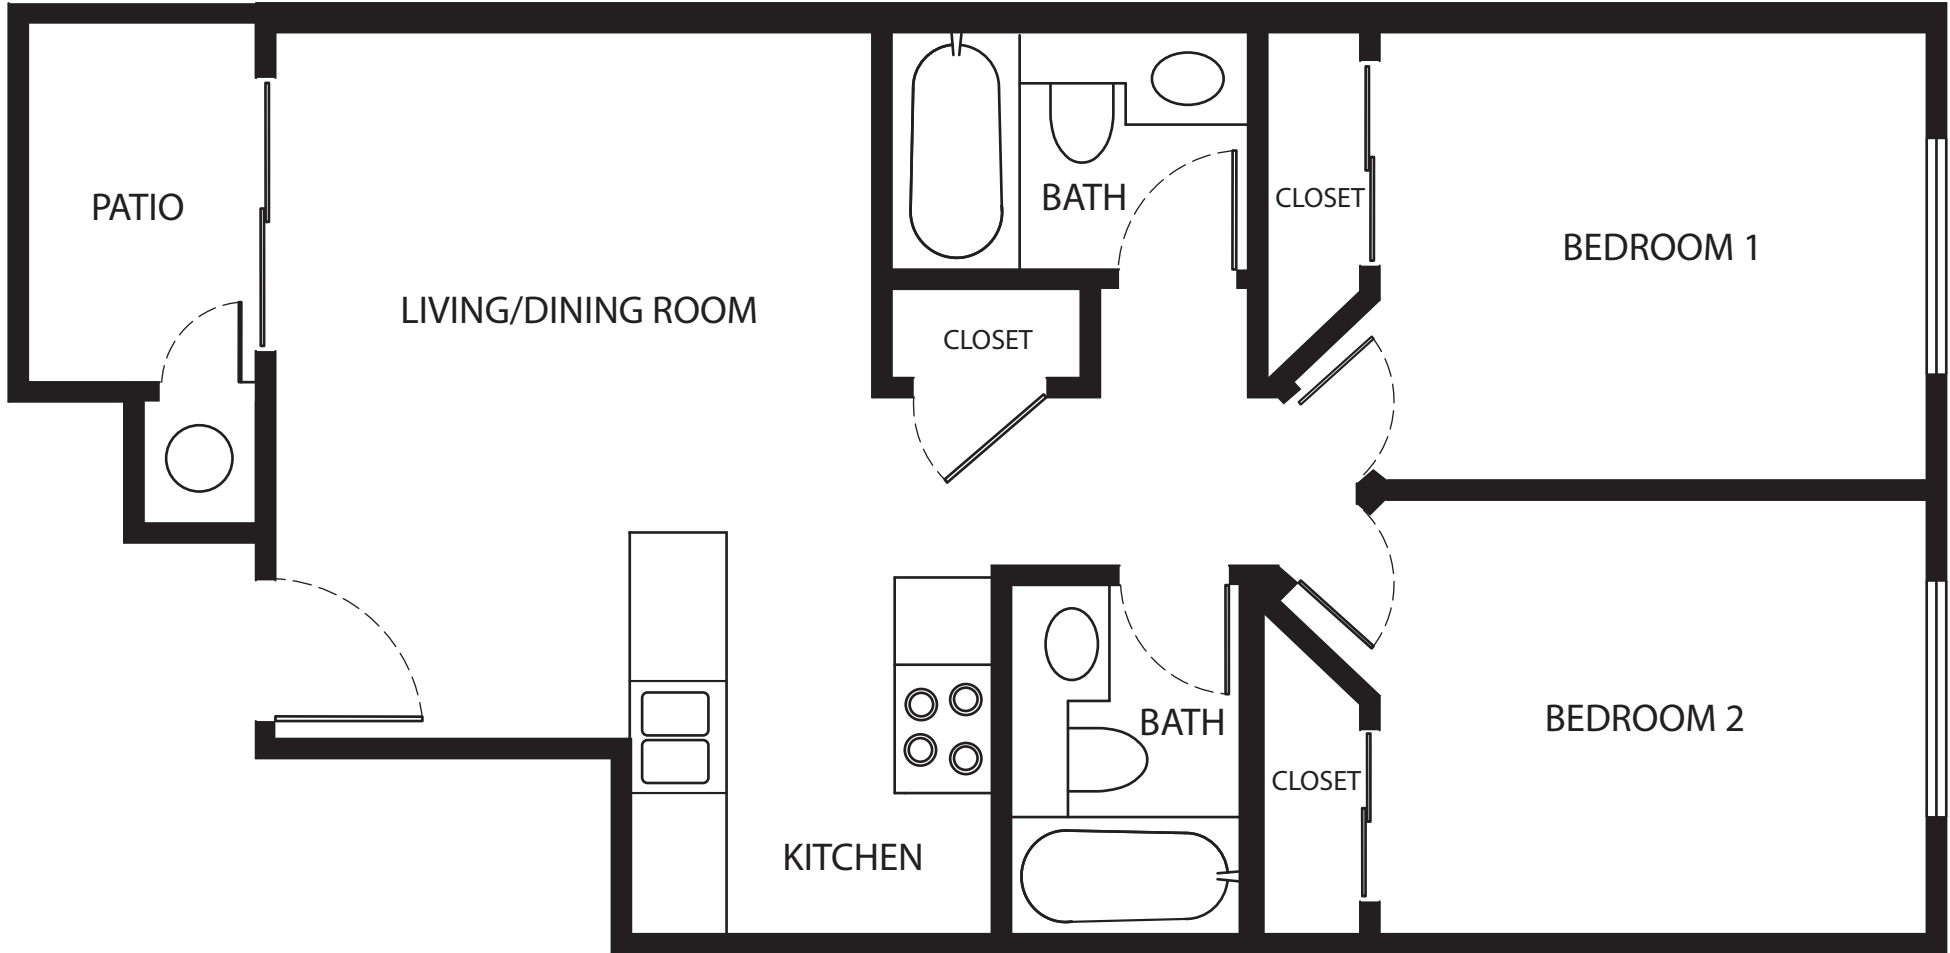

Villa Rose

758 Rose Avenue, Long Beach, CA 90813

Floor Plan G (typical*)

Approximately 860 square feet

*Typical floor plan. Features, specifications, details subject to change without notice, and may vary by unit location. Square footages are approximate.