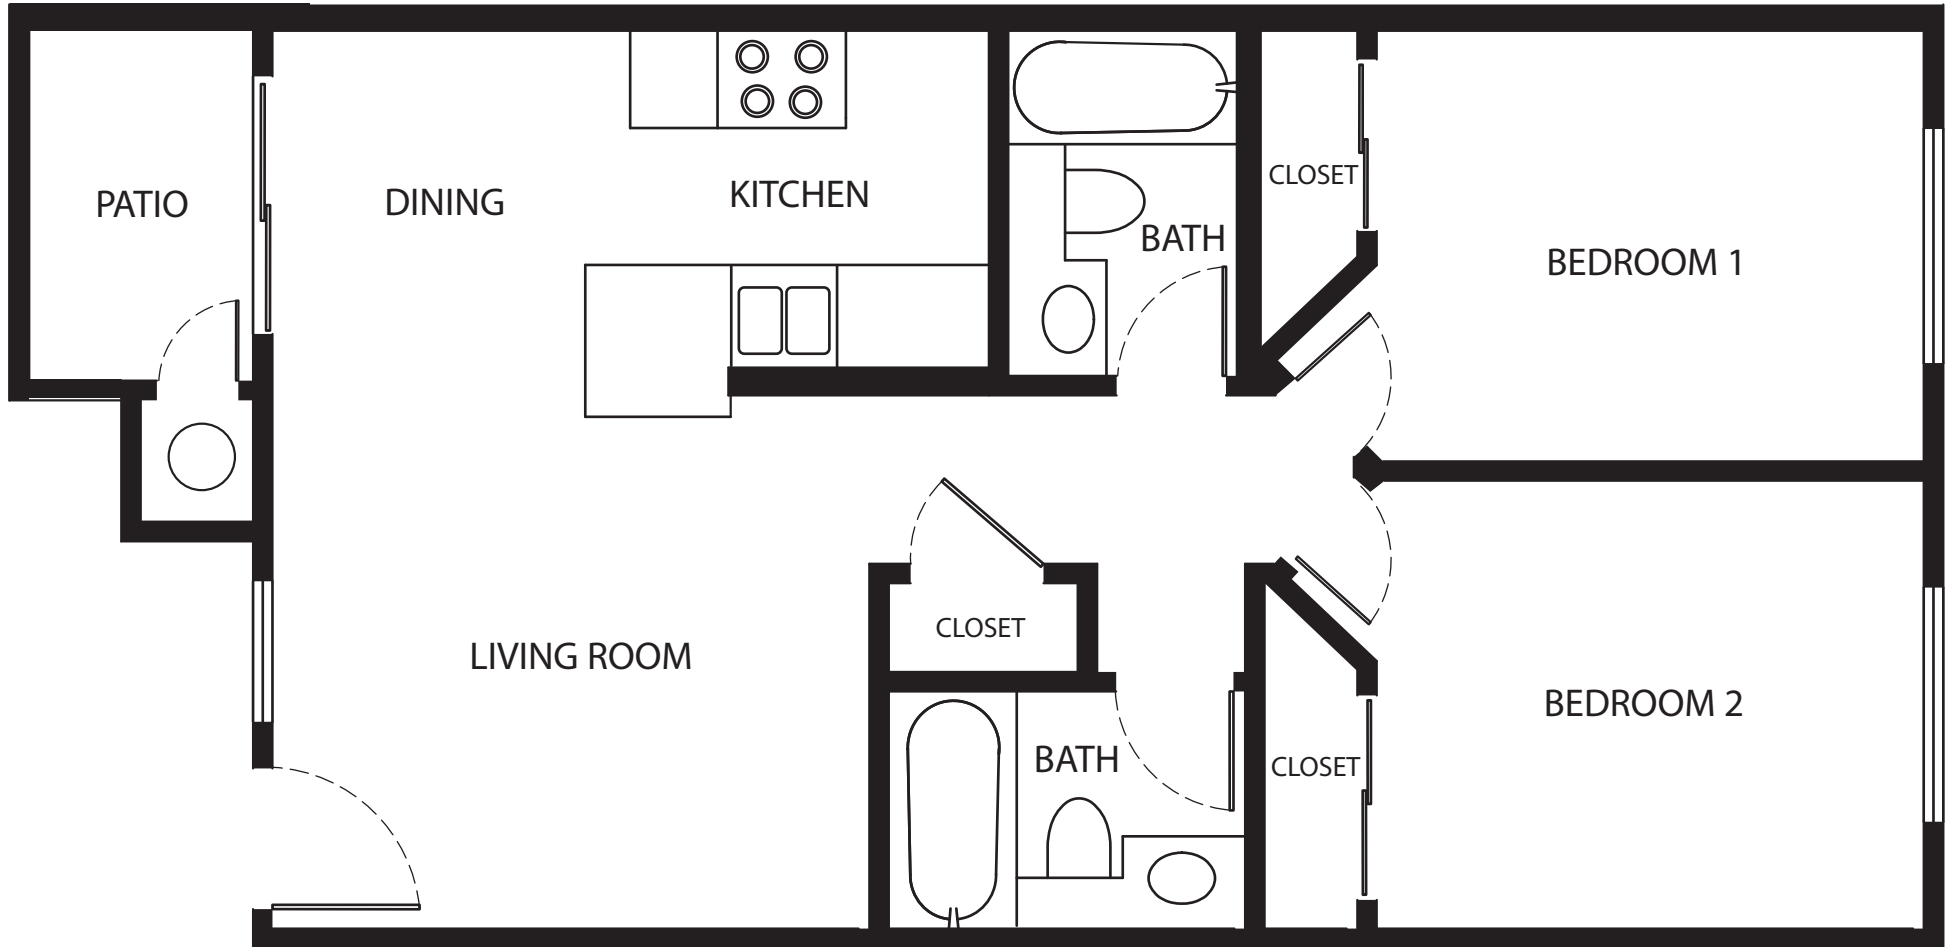

# Villa Rose

758 Rose Avenue, Long Beach, CA 90813

Floor Plan F (typical\*)

Approximately 701-730 square feet depending upon location

\*Typical floor plan. Features, specifications, details subject to change without notice, and may vary by unit location. Square footages are approximate.