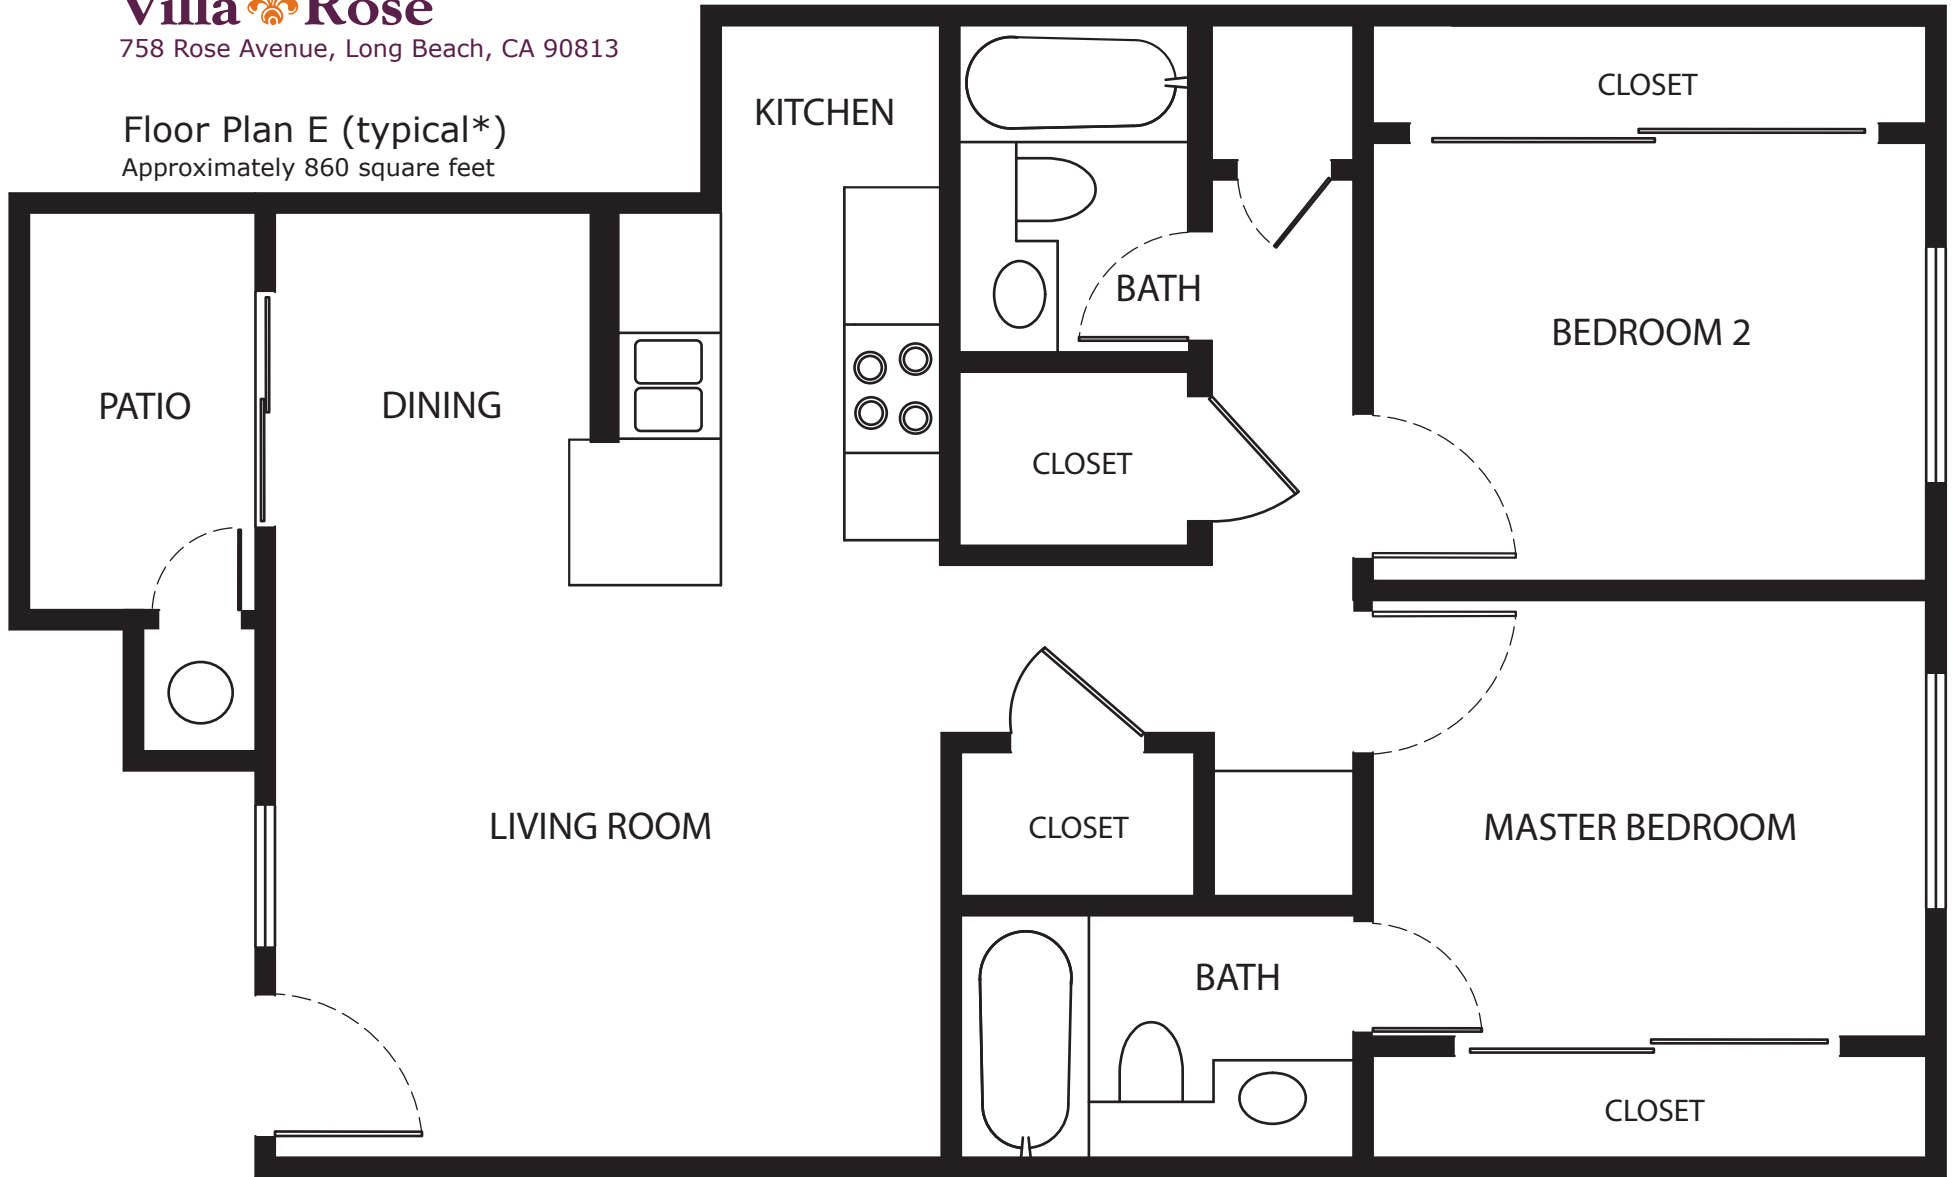

# Villa Rose

758 Rose Avenue, Long Beach, CA 90813

Floor Plan E (typical\*)  
Approximately 860 square feet

\*Typical floor plan. Features, specifications, details subject to change without notice, and may vary by unit location. Square footages are approximate.