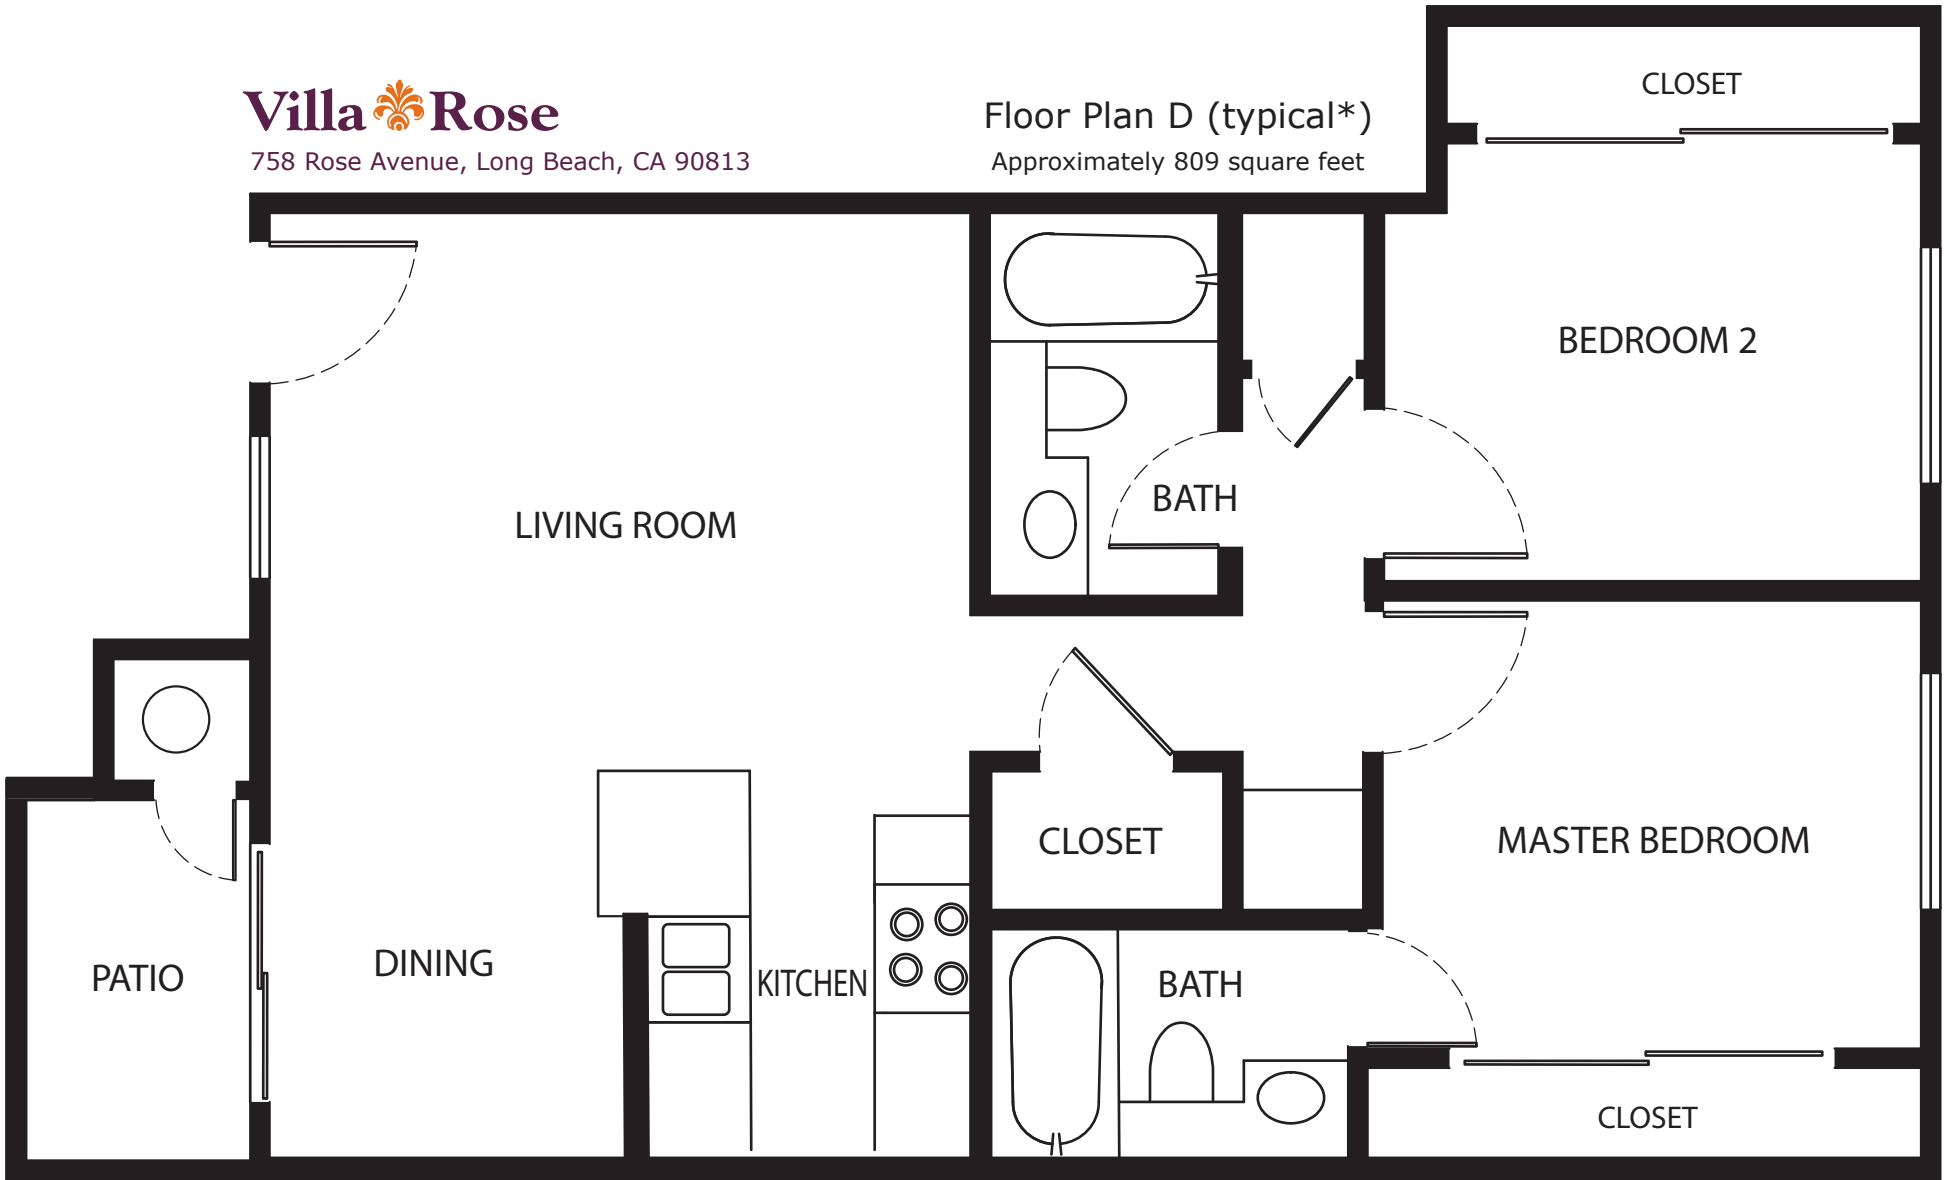

758 Rose Avenue, Long Beach, CA 90813

Floor Plan D (typical*)

Approximately 809 square feet

*Typical floor plan. Features, specifications, details subject to change without notice, and may vary by unit location. Square footages are approximate.