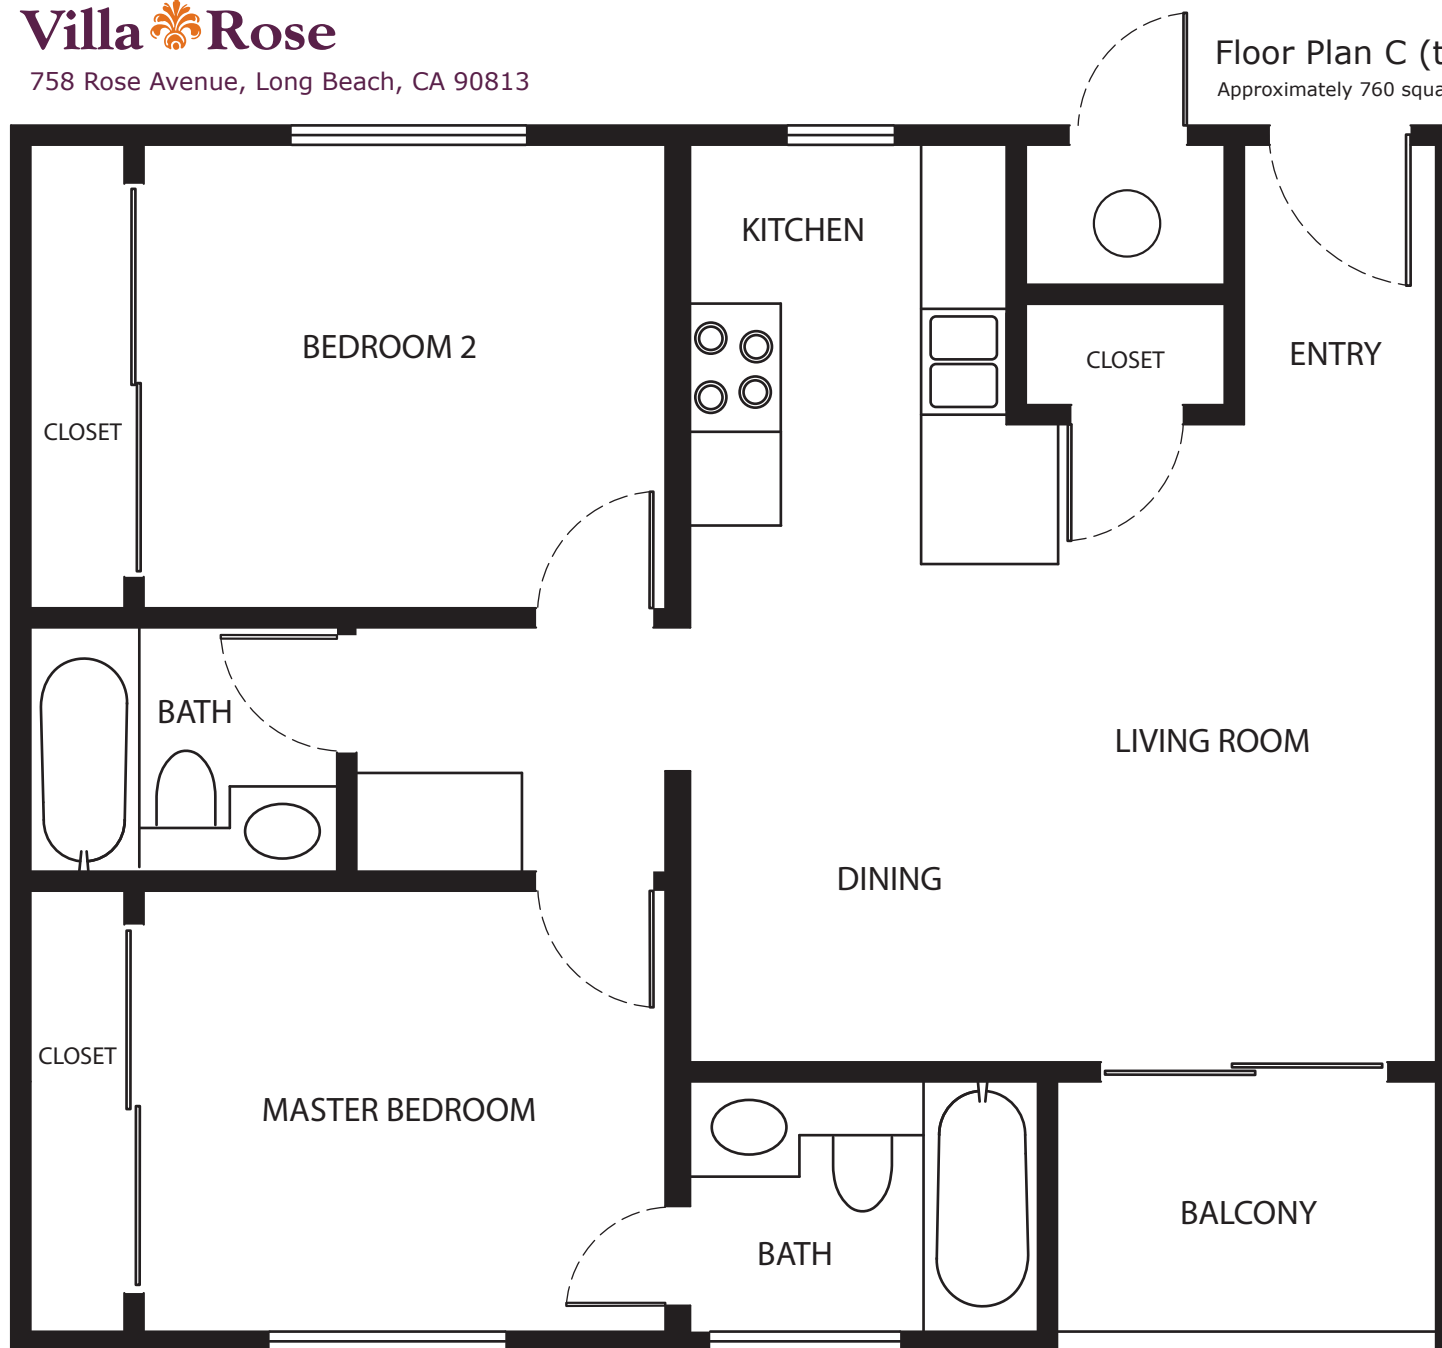

Villa Rose

758 Rose Avenue, Long Beach, CA 90813

Floor Plan C (typical*)

Approximately 760 square feet depending upon location

*Typical floor plan. Features, specifications, details subject to change without notice, and may vary by unit location. Square footages are approximate.