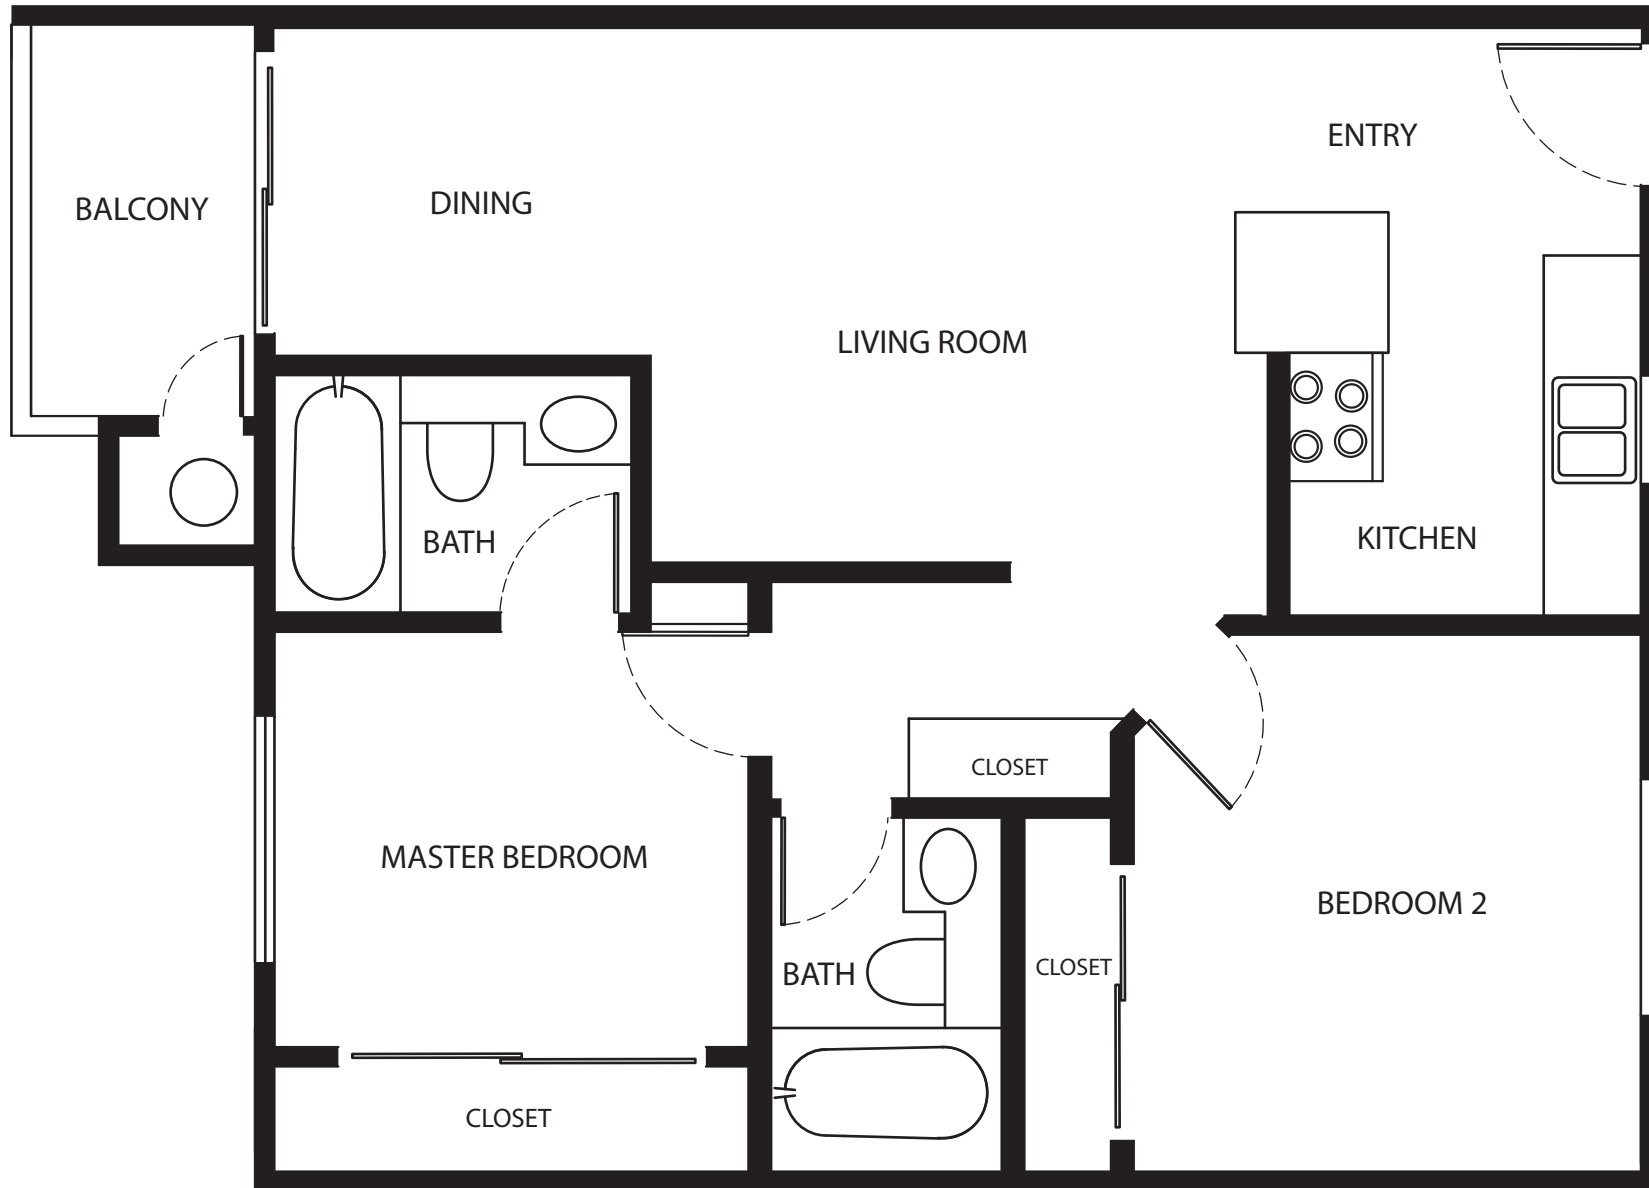

Villa Rose

758 Rose Avenue, Long Beach, CA 90813

Floor Plan A (typical*)

Approximately 757-785 square feet depending upon location

*Typical floor plan. Features, specifications, details subject to change without notice, and may vary by unit location. Square footages are approximate.